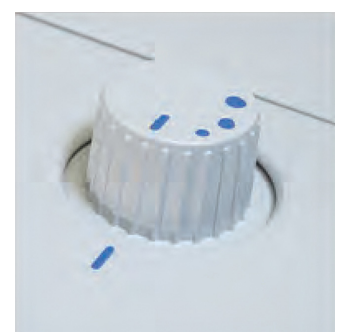

Australia/Asia Pacific
Level 1, 68 Waterloo Road
Macquarie Park NSW 2113
13 23 63
pitneybowes.com/au

New Zealand
Unit B1 & B4, 72 Apollo Drive
Rosedale, Auckland 0632
0800 748 639
pitneybowes.com/nz